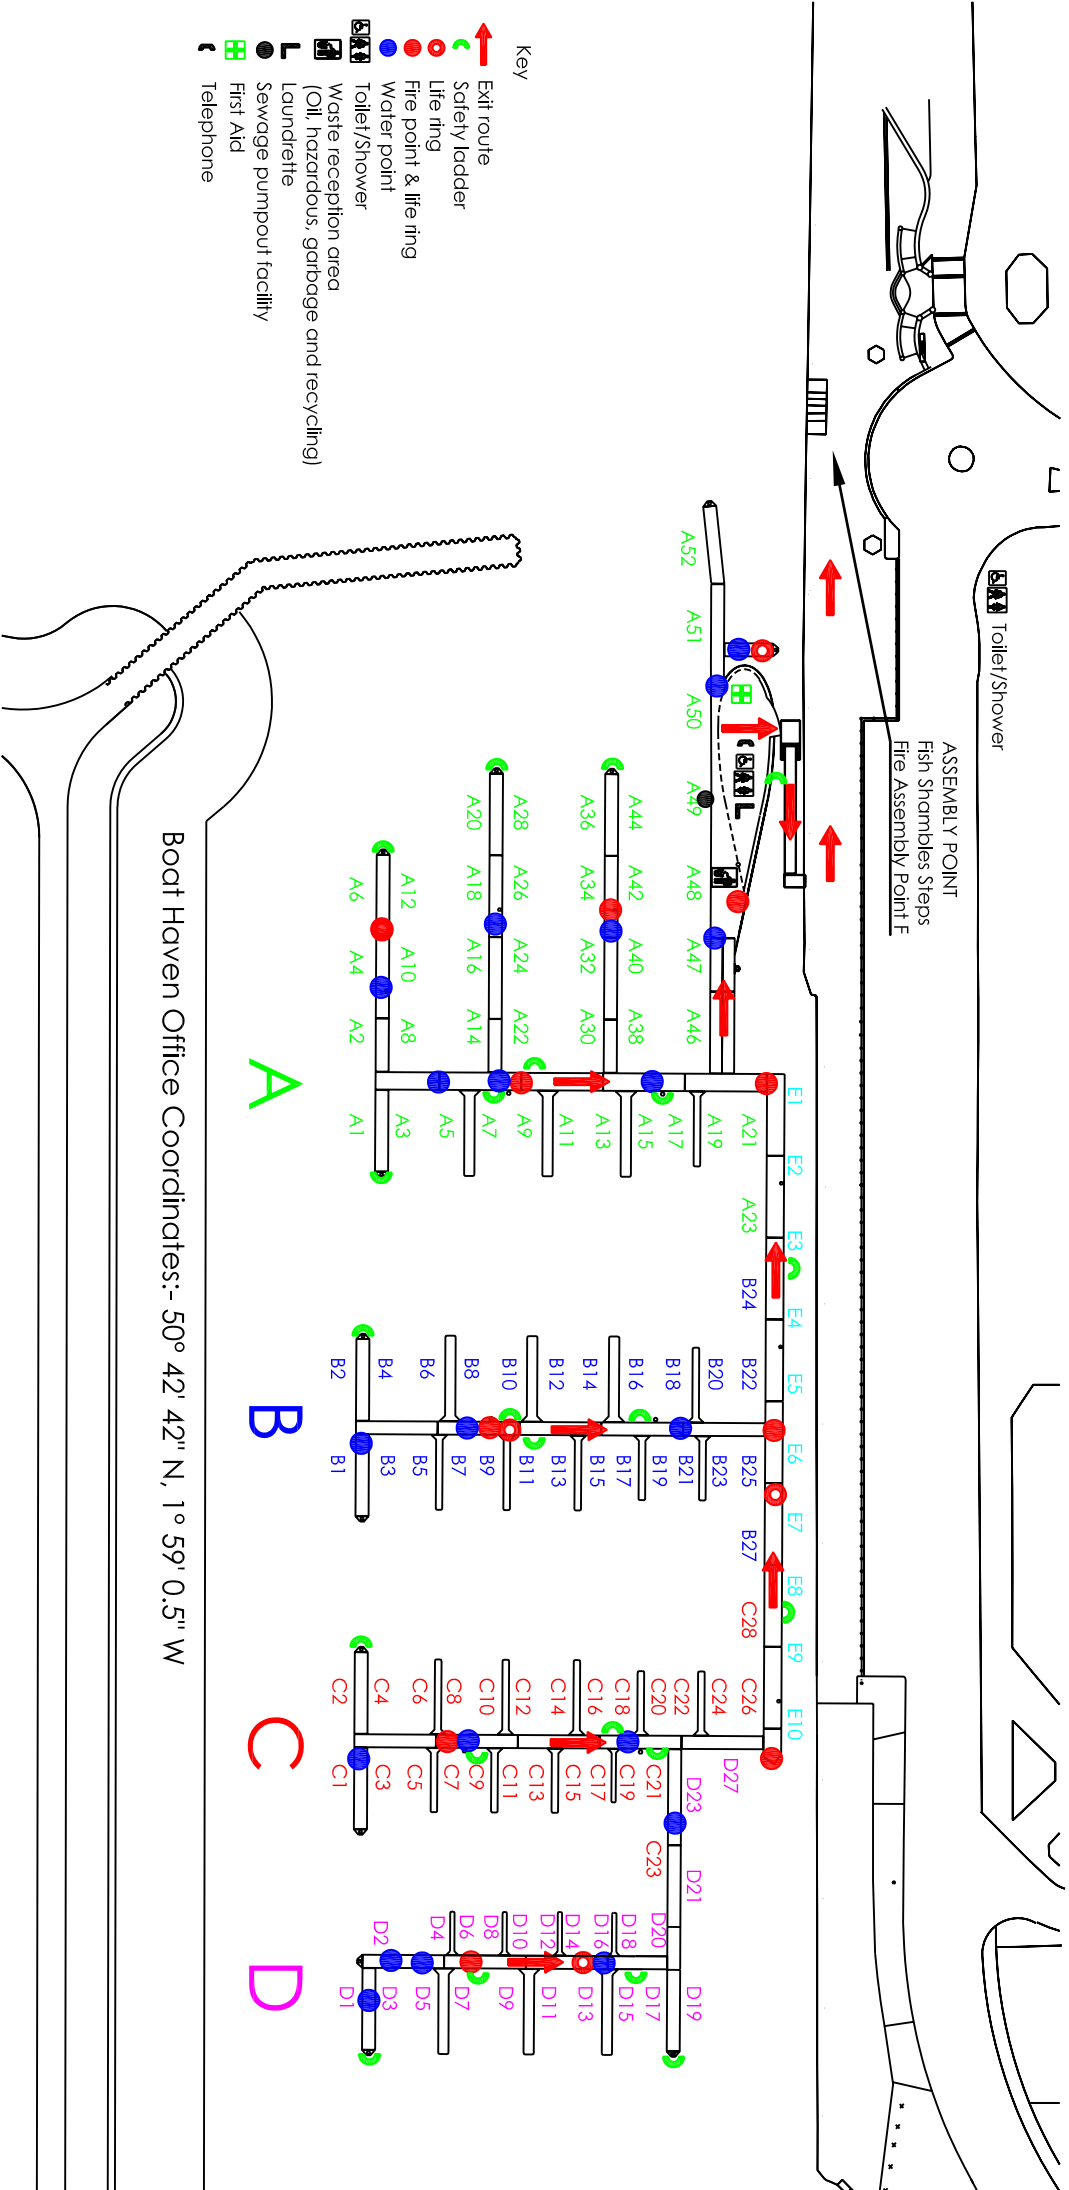

# Poole Quay Boat Haven

- Key
- Exit route
  - Safety ladder
  - Life ring
  - Fire point & life ring
  - Water point
  - Toilet/Shower
  - Waste reception area (Oil, hazardous, garbage and recycling)
  - Laundrette
  - Sewage pumpout facility
  - First Aid
  - Telephone

Boat Haven Office Coordinates:- 50° 42' 42" N, 1° 59' 0.5" W

A

B

C

D